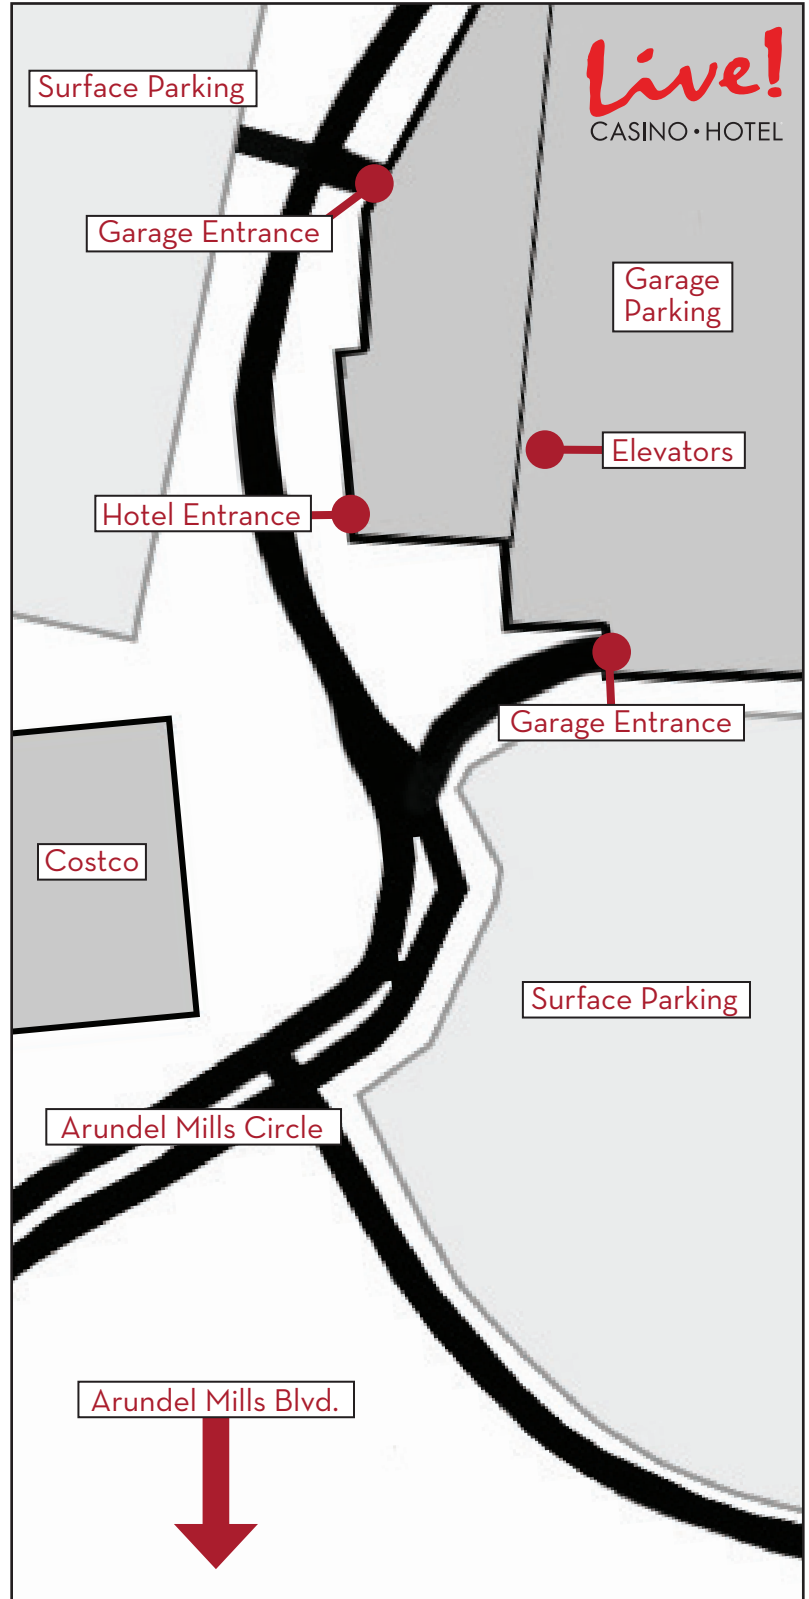

7002 Arundel Mills Circle, Hanover, MD 21076 | Directly off B/W Parkway and Route 100

[f](#) [t](#) [@](#) livecasinohotel.com